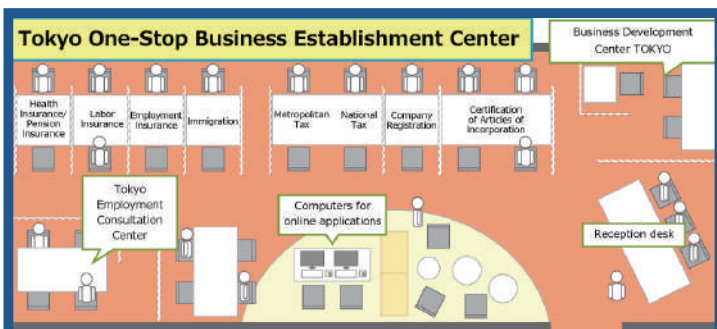

At the Shibuya Satellite Center, in addition to the services of the Marunouchi satellite center, A small and medium enterprise management consultant is always present at the satellite center to provide free advice concerning the opening of a business, such as financing and management plans. Please feel free to contact us.

For consultation appointment

Call to registration desk : 03-5489-4630
Send a reservation form

WEB

<http://www.seisakukikaku.metro.tokyo.jp/onestop/english/shibuya/index.html>

Tokyo One-Stop Business Establishment Center's MAP