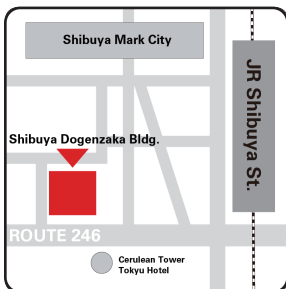

Shibuya Satellite Center Information

At the Shibuya Satellite Center, in addition to the services of the Marunouchi satellite center, A small and medium enterprise management consultant is always present at the satellite center to provide free advice concerning the opening of a business, such as financing and management plans. Please feel free to contact us.