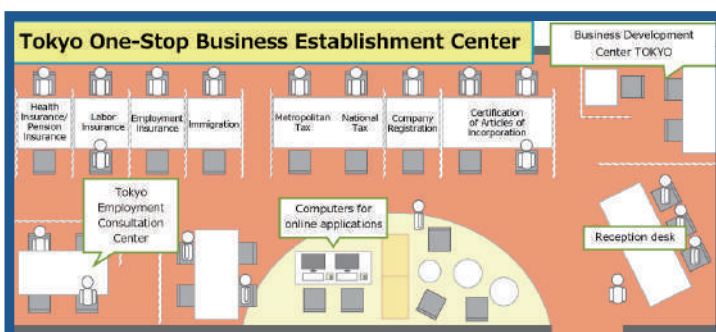

At the Shibuya Satellite Center, in addition to the services of the Marunouchi satellite center, A small and medium enterprise management consultant is always present at the satellite center to provide free advice concerning the opening of a business, such as financing and management plans. Please feel free to contact us.

For consultation appointment

Call to registration desk : 03-5489-4630
Send a reservation form

WEB

<http://www.seisakukikaku.metro.tokyo.jp/onestop/english/shibuya/index.html>

Tokyo One-Stop Business Establishment Center's MAP