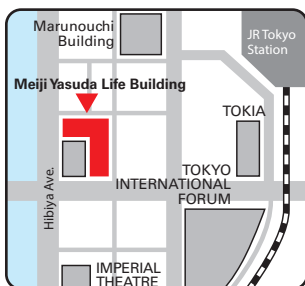

Marunouchi Satellite Center Information

The TOSBEC Marunouchi Satellite Center, in collaboration with the Tokyo Startup Station, provides one-stop support to people seeking to launch a business, ranging from those with just a slight interest in doing so to those wishing to take the necessary procedures. Here, you can consult over videophone with experts stationed at TOSBEC in Akasaka, and also submit application documents. The documents will be delivered to TOSBEC in Akasaka for official acceptance.

*Documents submitted at 4 p.m. or later will be officially accepted on the following business day.

Services offered

Consultation over videophone on administrative procedures related to starting up a business and document submission support

Equipped with computers for electronic applications, with on-site support for online applications

Interpreting support for non-Japanese speakers

Consultations and document submissions possible at the Center

- Certification of Articles of Incorporation
- Company Registration
- Tax (National Tax / Metropolitan Tax)
- Immigration
- Employment Insurance
- Labor Insurance
- Health Insurance/Pension Insurance

*Only consultations for Certification of Articles of Incorporation and Immigration