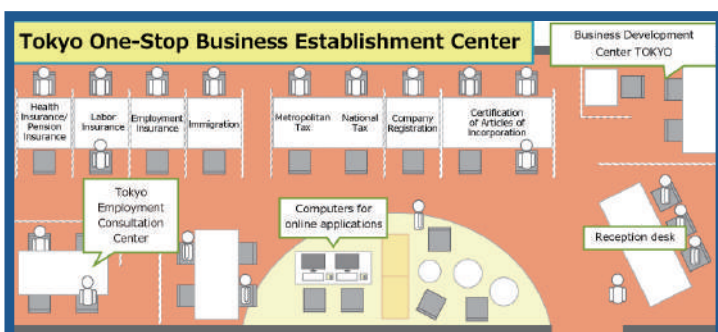

At the Shibuya Satellite Center, in addition to the services of the Marunouchi satellite center, A small and medium enterprise management consultant is always present at the satellite center to provide free advice concerning the opening of a business, such as financing and management plans. Please feel free to contact us.

For consultation appointment

Call to registration desk : 03-5489-4630
Send a reservation form

WEB

<http://www.seisakukikaku.metro.tokyo.jp/onestop/english/shibuya/index.html>

Tokyo One-Stop Business Establishment Center's MAP