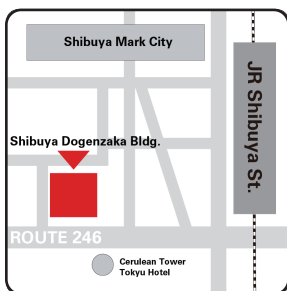

Shibuya Satellite Center Information

At the Shibuya Satellite Center, in addition to the services of the Marunouchi satellite center, A small and medium enterprise management consultant is always present at the satellite center to provide free advice concerning the opening of a business, such as financing and management plans. Please feel free to contact us.