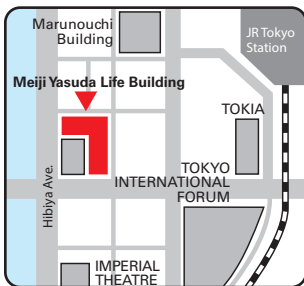

Marunouchi Satellite Center Information

The TOSBEC Marunouchi Satellite Center, in collaboration with the Tokyo Startup Station, provides one-stop support to people seeking to launch a business, ranging from those with just a slight interest in doing so to those wishing to take the necessary procedures. Here, you can consult over videophone with experts stationed at TOSBEC in Akasaka, and also submit application documents. The documents will be delivered to TOSBEC in Akasaka for official acceptance.

*Documents submitted at 4 p.m. or later will be officially accepted on the following business day.

Services offered

Consultation over videophone on administrative procedures related to starting up a business and document submission support

Equipped with computers for electronic applications, with on-site support for online applications

Interpreting support for non-Japanese speakers

Consultations and document submissions possible at the Center

- Certification of Articles of Incorporation
- Company Registration
- Tax (National Tax / Metropolitan Tax)
- Immigration
- Employment Insurance
- Labor Insurance
- Health Insurance/Pension Insurance

*Only consultations for Certification of Articles of Incorporation and Immigration