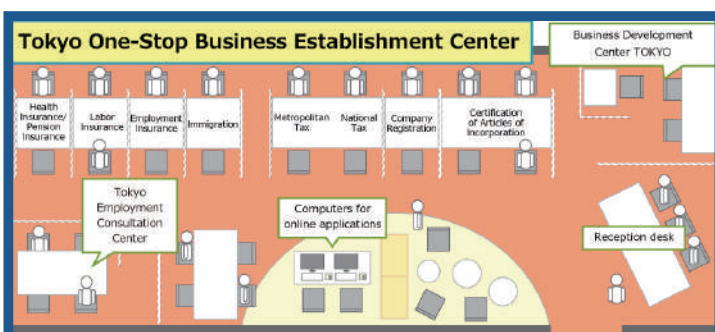

At the Shibuya Satellite Center, in addition to the services of the Marunouchi satellite center, A small and medium enterprise management consultant is always present at the satellite center to provide free advice concerning the opening of a business, such as financing and management plans. Please feel free to contact us.

For consultation appointment

Call to registration desk : 03-3582-8352
Send a reservation form

WEB

<http://www.seisakukikaku.metro.tokyo.jp/onestop/english/shibuya/index.html>

Tokyo One-Stop Business Establishment Center's MAP